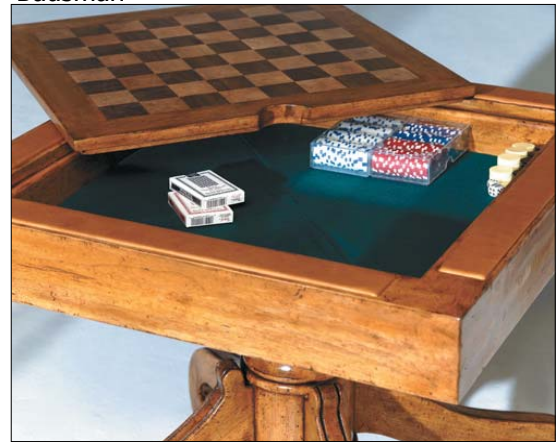

Get in the Game ...

with tables from Jonathon Charles, Bausman, and Lloyd Buxton !

Bausman

The clock is ticking ...
Don't miss your chance to get
Brunschwig & Fils
Tables, Lamps and Mirrors
On Sale !
In-Stock Items Only
Call Charlice at 913-649-3778 to check stock

Sample Return Day !
March 21

Please return all unused memo
samples, so they can be
available to use for new projects !

Brand new lighting in stock NOW for
immediate purchase or take-out on 3 Day approval.
Over 20 pairs of lamps from companies such as Chelsea House, Wildwood,
East Enterprises and Bradburn Gallery